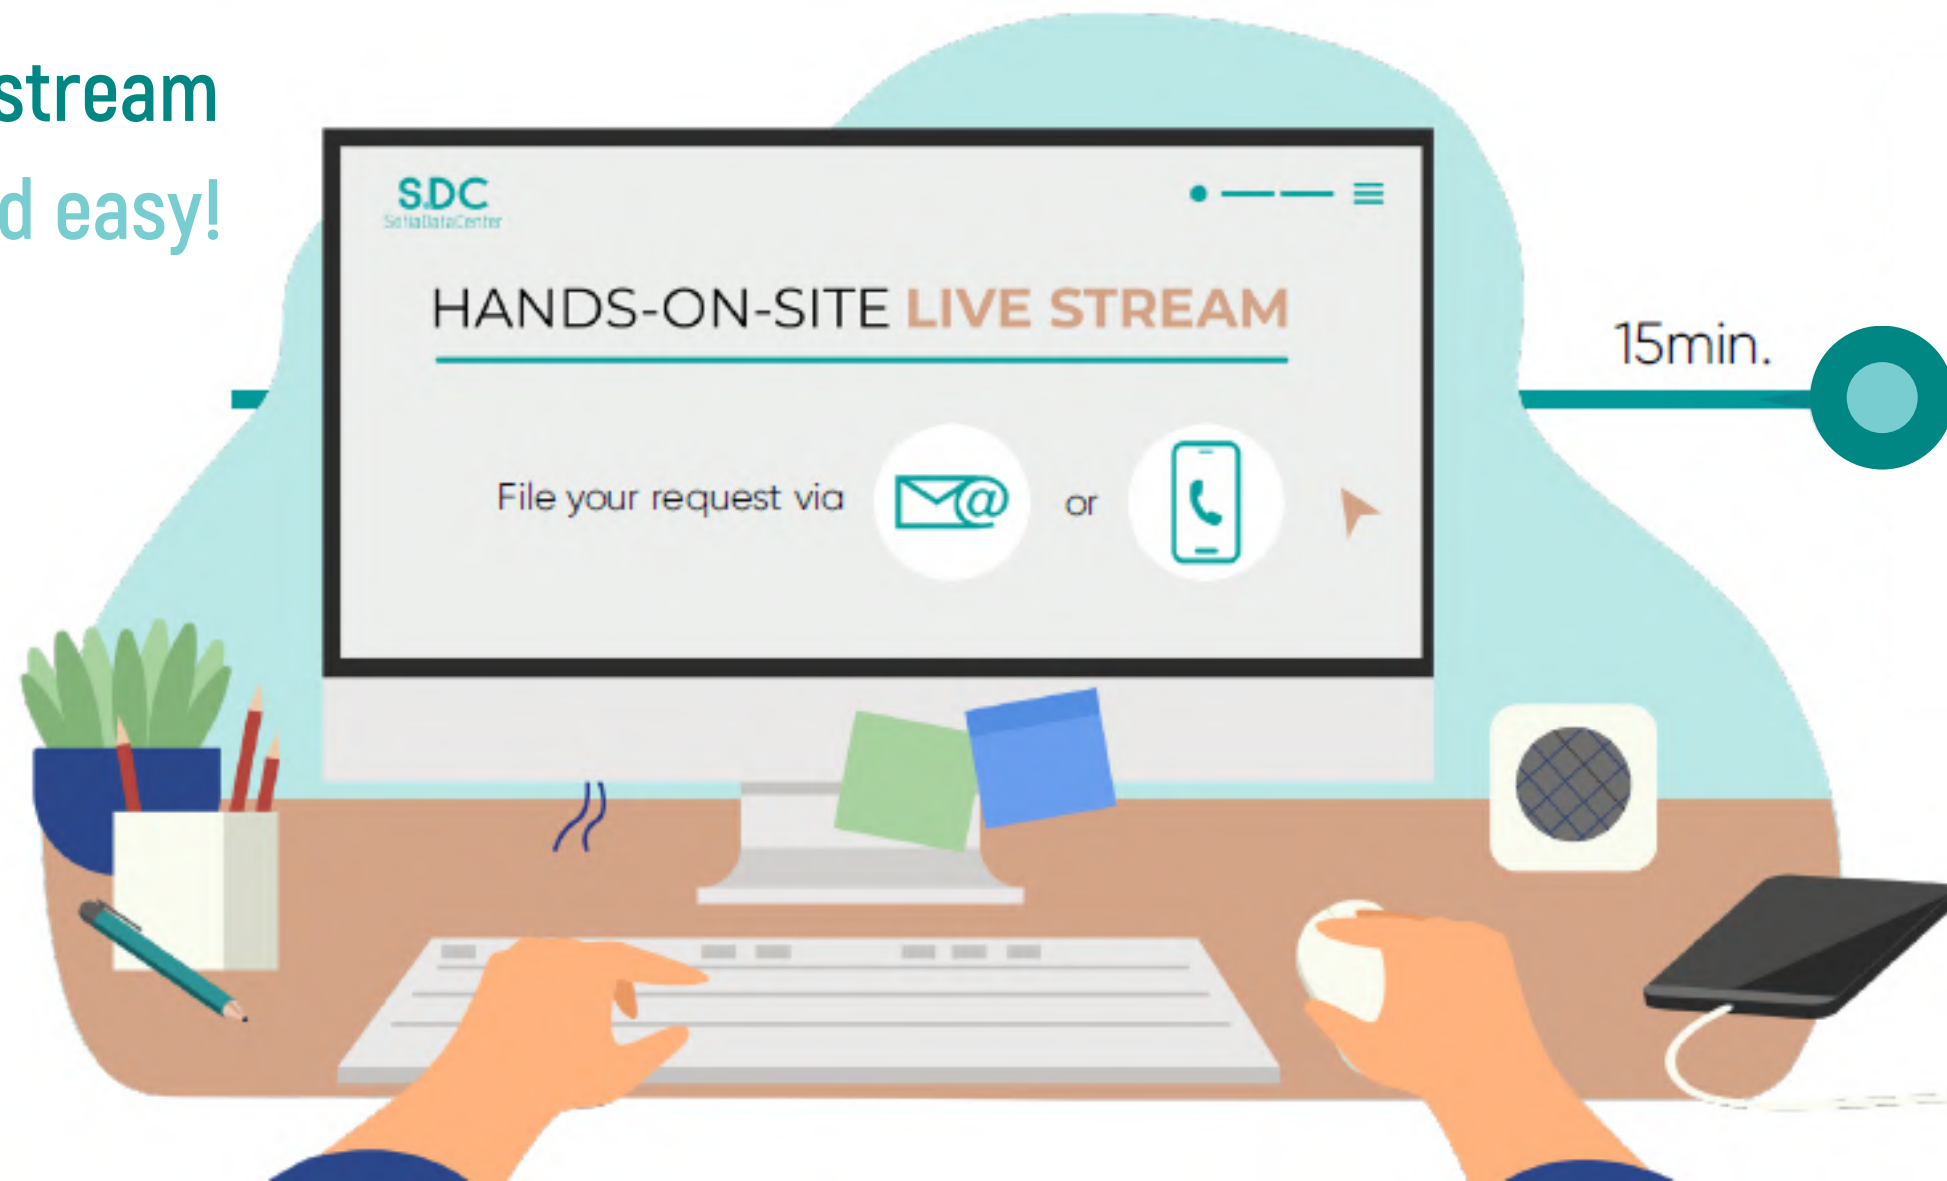

PoP's connect

Hands-on-site Live stream
Convenient, safe and easy!

You can see and navigate the installation and servicing of your equipment remotely.

File a request for the service via email or phone, and one of our experienced engineers will help you online within 15 minutes.