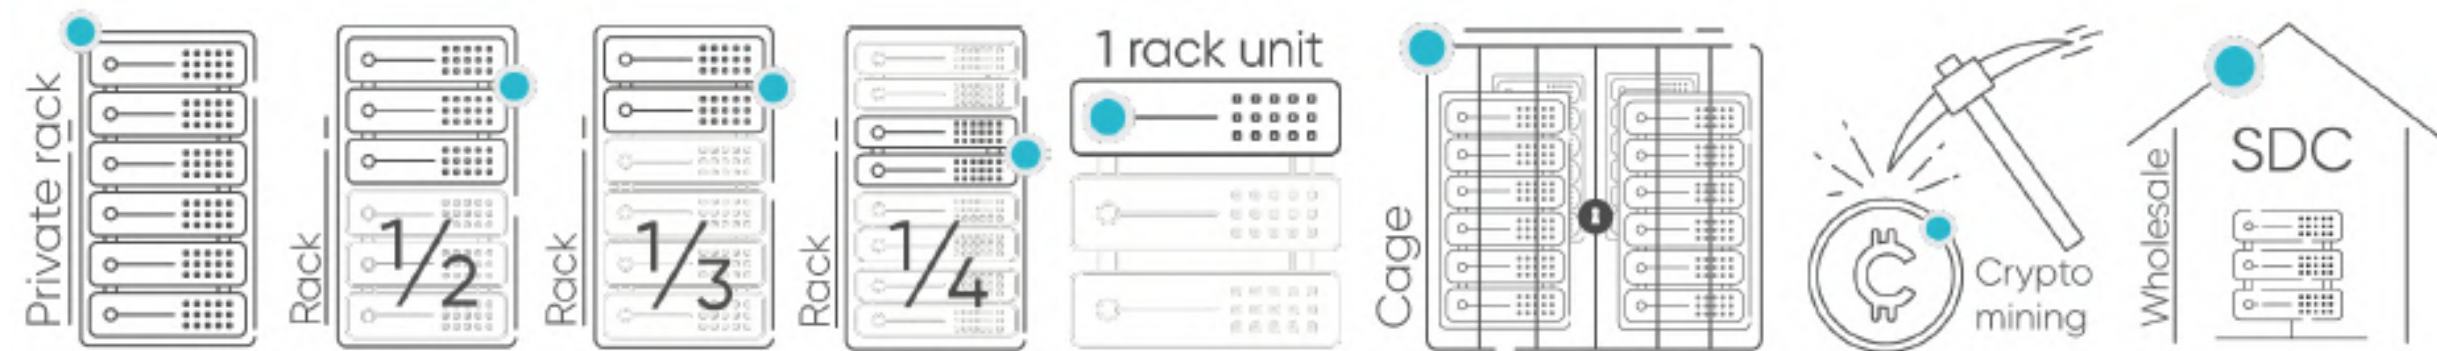

Technical Parameters

- Total power available - 2 MW (Technical feasibility for up to 150 MW)
- Colocation space - 24 racks
- TIER III compliant data rooms
- Crypto-mining data rooms

SDC Ruse

- Strategic location
- Disaster recovery data center
- Located on the Romanian-Bulgarian border
- Redundant connectivity
- Fiber optics across the border connect Neterra's SDC Ruse and Romanian Internet service providers who can easily and efficiently connect to the Bulgarian telecom market and reach the Eastern European countries

Technical Parameters

- Total power available - 0,13 MW
- Number of GRID power lines - 1 x
- Colocation space - 16 racks
- Landing point of BFOR (strategic location)

Colocation at SDC

- Redundant power supply and air conditioning for your peace of mind
- 24/7 Network Operations Center (NOC) and on-site expert support to keep everything always running smoothly
- Energy-efficient technologies and a support team to optimize your operating costs
- Full access and control over the management of your servers
- 24/7 security and video surveillance
- Services customized to your needs
- Service-level agreement (SLA) – up to 100%
- Tailor made solutions